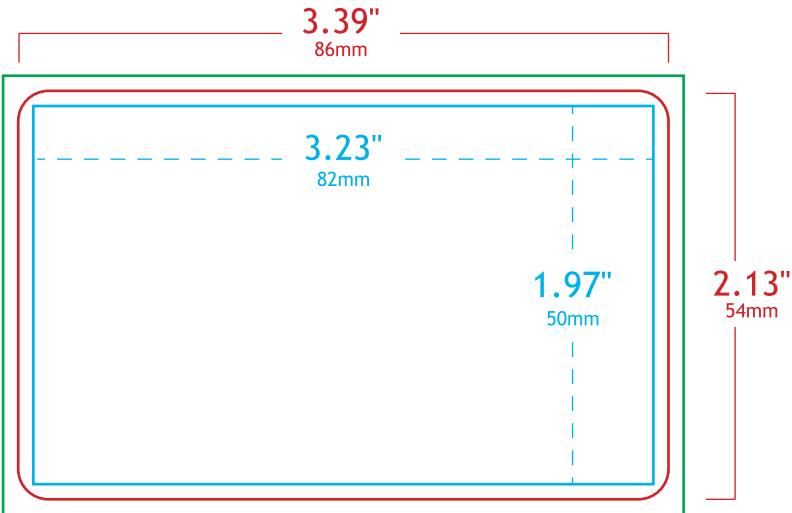

TRIM

SAFE ZONE

Document Size - Green Line

3.54" x 2.28" / 90mm x 58mm

Document Trim Size - Red Line

(final size after being cut)

3.39" x 2.13" / 86mm x 54mm

Safe Zone - Blue Line

3.23" x 1.97" / 82mm x 50mm